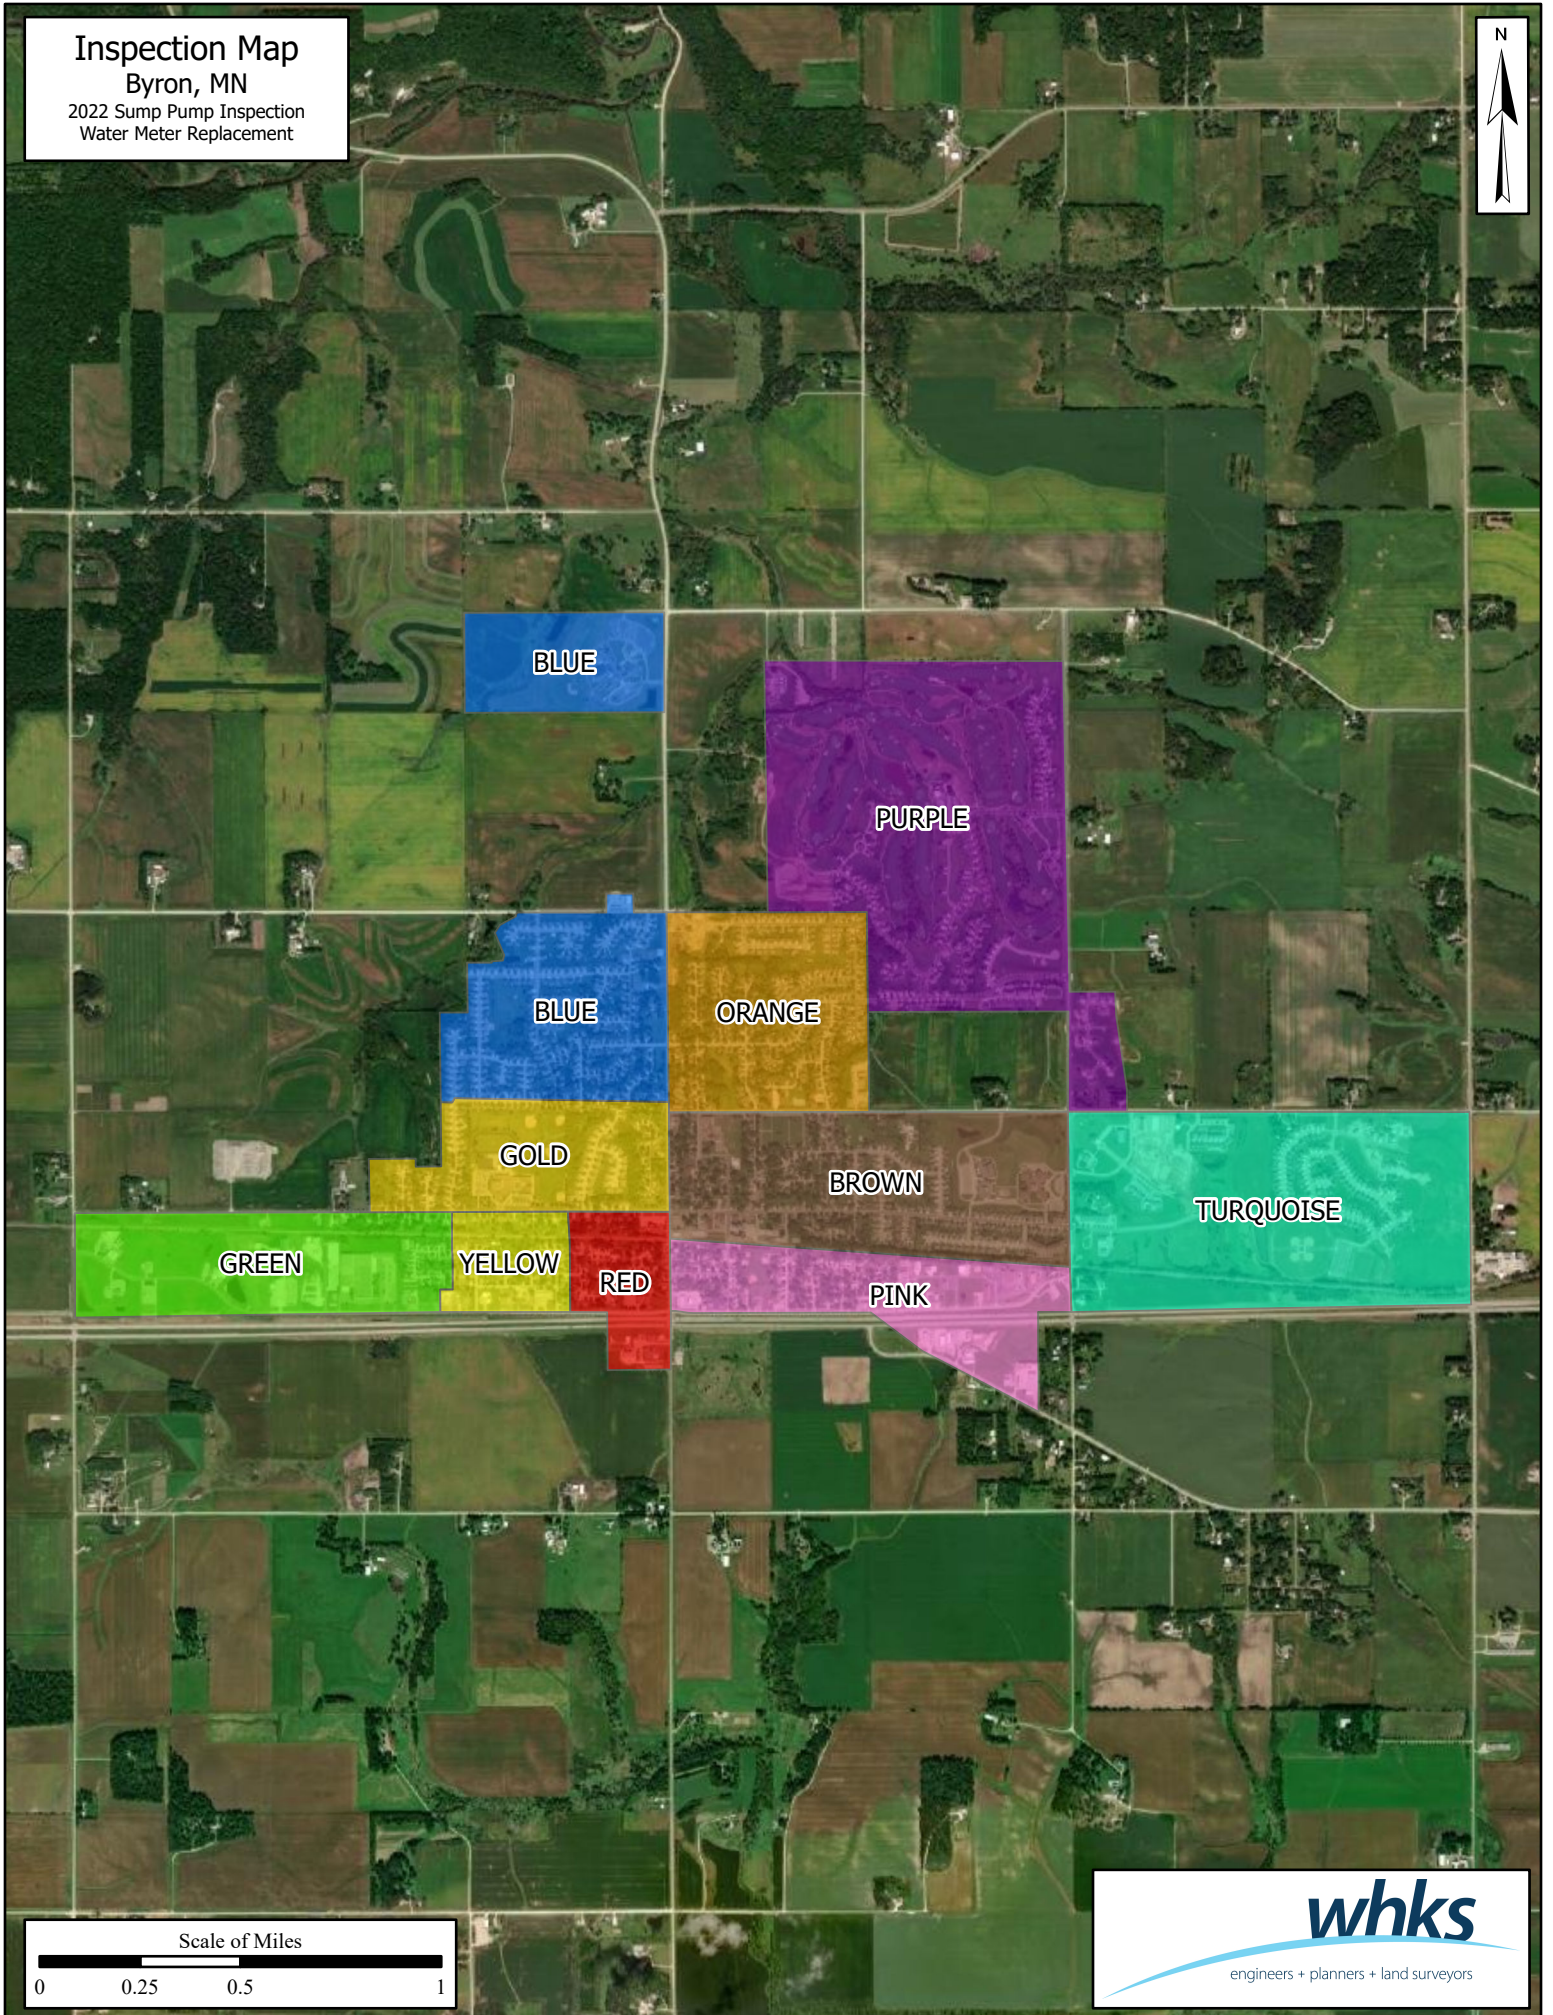

Inspection Map

Byron, MN

2022 Sump Pump Inspection
Water Meter Replacement

Scale of Miles

0 0.25 0.5 1

whks

engineers + planners + land surveyors